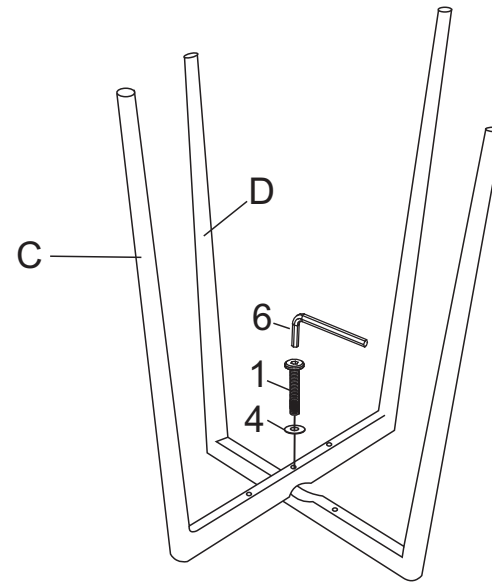

# ASSEMBLY INSTRUCTION

Countre stool  
SKU:08FTC0105

## Component List

LABEL		DESCRIPTION	QTY
A		Back	1
B		Seat	1
C		Leg	1
D		Leg	1
E		Pedal	1
F		Turntable	1
G		Connection	1

## Hardware List

LABEL		DESCRIPTION	QTY
1		Bolts M6x30mm	8
2		Bolts M6x30mm	9
3		Bolts M6x20mm	9
4		Washer Ø6x16x1.5mm	16
5		Washer	5
6		Allenkey	1
7		Fool	5

1

3

2

4

5

7