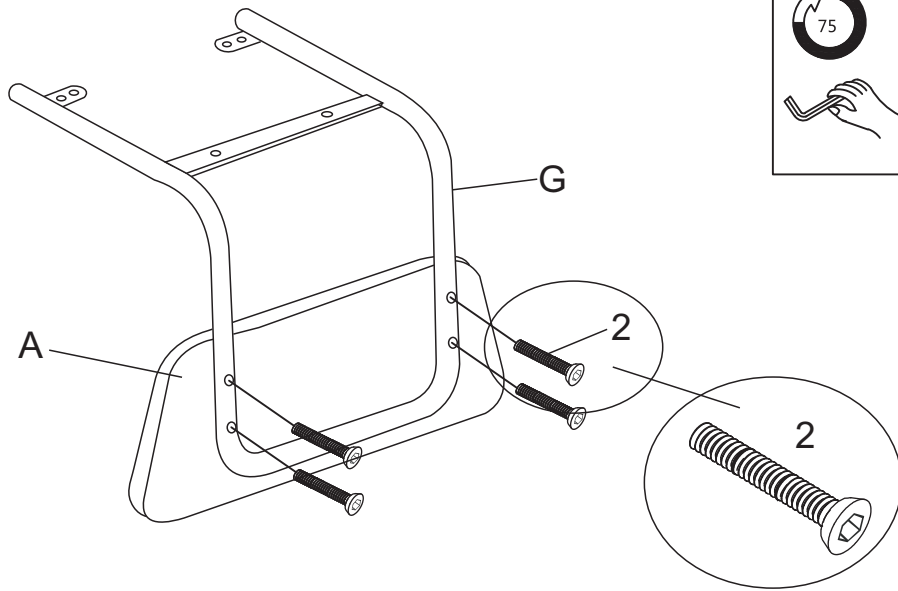

# ASSEMBLY INSTRUCTION

Countre stool  
SKU:08FTC0105

## Component List

LABEL		DESCRIPTION	QTY
A		Back	1
B		Seat	1
C		Leg	1
D		Leg	1
E		Pedal	1
F		Turntable	1
G		Connection	1

## Hardware List

LABEL		DESCRIPTION	QTY
1		Bolts M6x30mm	8
2		Bolts M6x30mm	9
3		Bolts M6x20mm	9
4		Washer Ø6x16x1.5mm	16
5		Washer	5
6		Allenkey	1
7		Fool	5

1

3

2

4

5

7