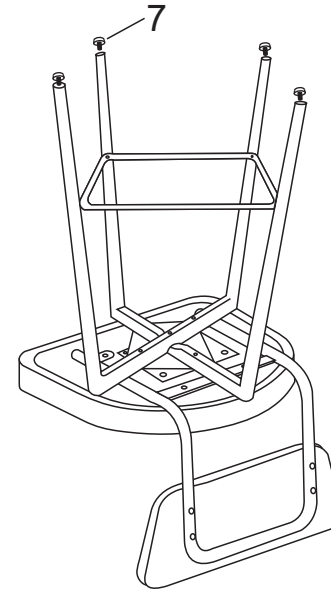

## Component List

LABEL		DESCRIPTION	QTY
A		Back	1
B		Seat	1
C		Leg	1
D		Leg	1
E		Pedal	1
F		Turntable	1
G		Connection	1

## Hardware List

LABEL		DESCRIPTION	QTY
1		Bolts M6x30mm	8
2		Bolts M6x30mm	9
3		Bolts M6x20mm	9
4		Washer Ø6x16x1.5mm	16
5		Washer	5
6		Allenkey	1
7		Fool	5

1

3

2

4

5

7