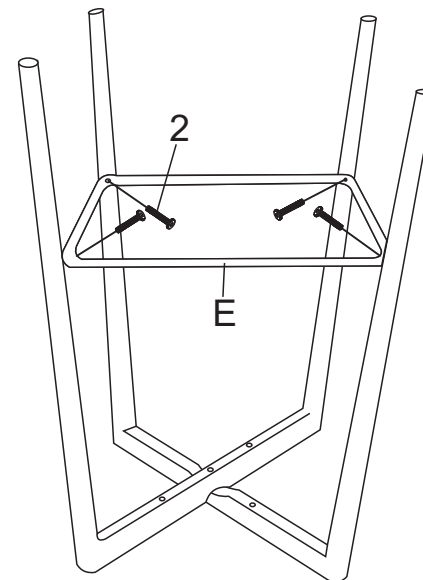

## Component List

LABEL		DESCRIPTION	QTY
A		Back	1
B		Seat	1
C		Leg	1
D		Leg	1
E		Pedal	1
F		Turntable	1
G		Connection	1

## Hardware List

LABEL		DESCRIPTION	QTY
1		Bolts M6x30mm	8
2		Bolts M6x30mm	9
3		Bolts M6x20mm	9
4		Washer Ø6x16x1.5mm	16
5		Washer	5
6		Allenkey	1
7		Fool	5

1

3

2

4

5

7