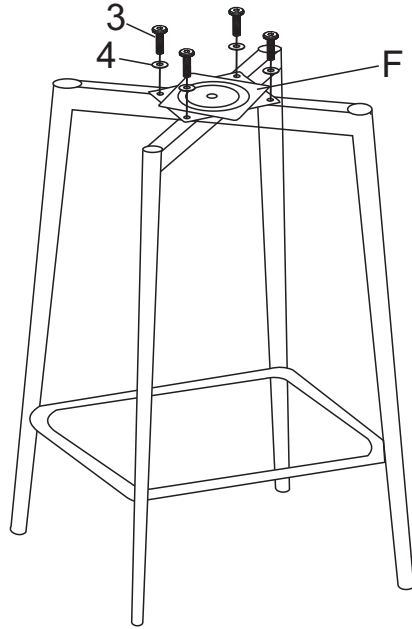

## Component List

LABEL		DESCRIPTION	QTY
A		Back	1
B		Seat	1
C		Leg	1
D		Leg	1
E		Pedal	1
F		Turntable	1
G		Connection	1

## Hardware List

LABEL		DESCRIPTION	QTY
1		Bolts M6x30mm	8
2		Bolts M6x30mm	9
3		Bolts M6x20mm	9
4		Washer Ø6x16x1.5mm	16
5		Washer	5
6		Allenkey	1
7		Fool	5

1

3

2

4

5

7