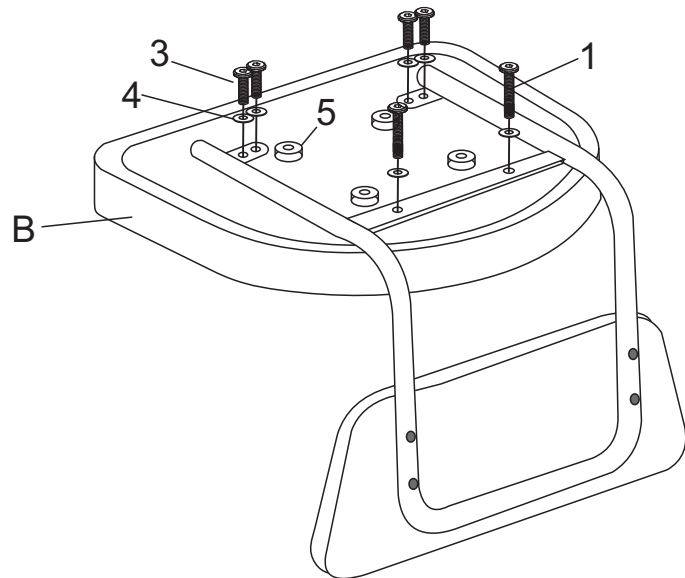

## Component List

LABEL		DESCRIPTION	QTY
A		Back	1
B		Seat	1
C		Leg	1
D		Leg	1
E		Pedal	1
F		Turntable	1
G		Connection	1

## Hardware List

LABEL		DESCRIPTION	QTY
1		Bolts M6x30mm	8
2		Bolts M6x30mm	9
3		Bolts M6x20mm	9
4		Washer Ø6x16x1.5mm	16
5		Washer	5
6		Allenkey	1
7		Fool	5

1

3

2

4

5

7